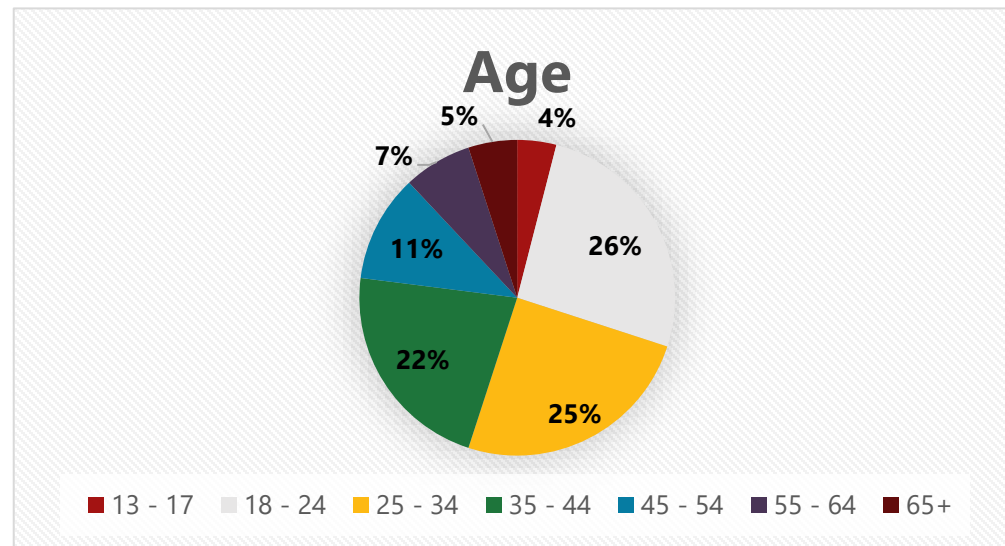

TVB Youtube Channel Special Package

Reserve the most premium and entertaining content for Hong Kong people
Generate extensive reach with myTV SUPER

- Ads work better when placed against content that TVB friends love
- Most favorable content : TVB Classic & Hit Drama, Variety Shows
- HK Subscribers : 380,000 (as of Dec 2021)
- Monthly Hong Kong Views : approx. 48mil