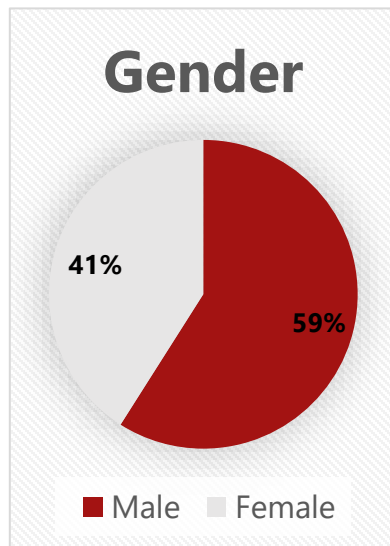

TVB Youtube Channel Special Package

Reserve the most premium and entertaining content for Hong Kong people
Generate extensive reach with myTV SUPER

- Ads work better when placed against content that TVB friends love
- Most favorable content : TVB Classic & Hit Drama, Variety Shows
- HK Subscribers : 380,000 (as of Dec 2021)
- Monthly Hong Kong Views : approx. 48mil