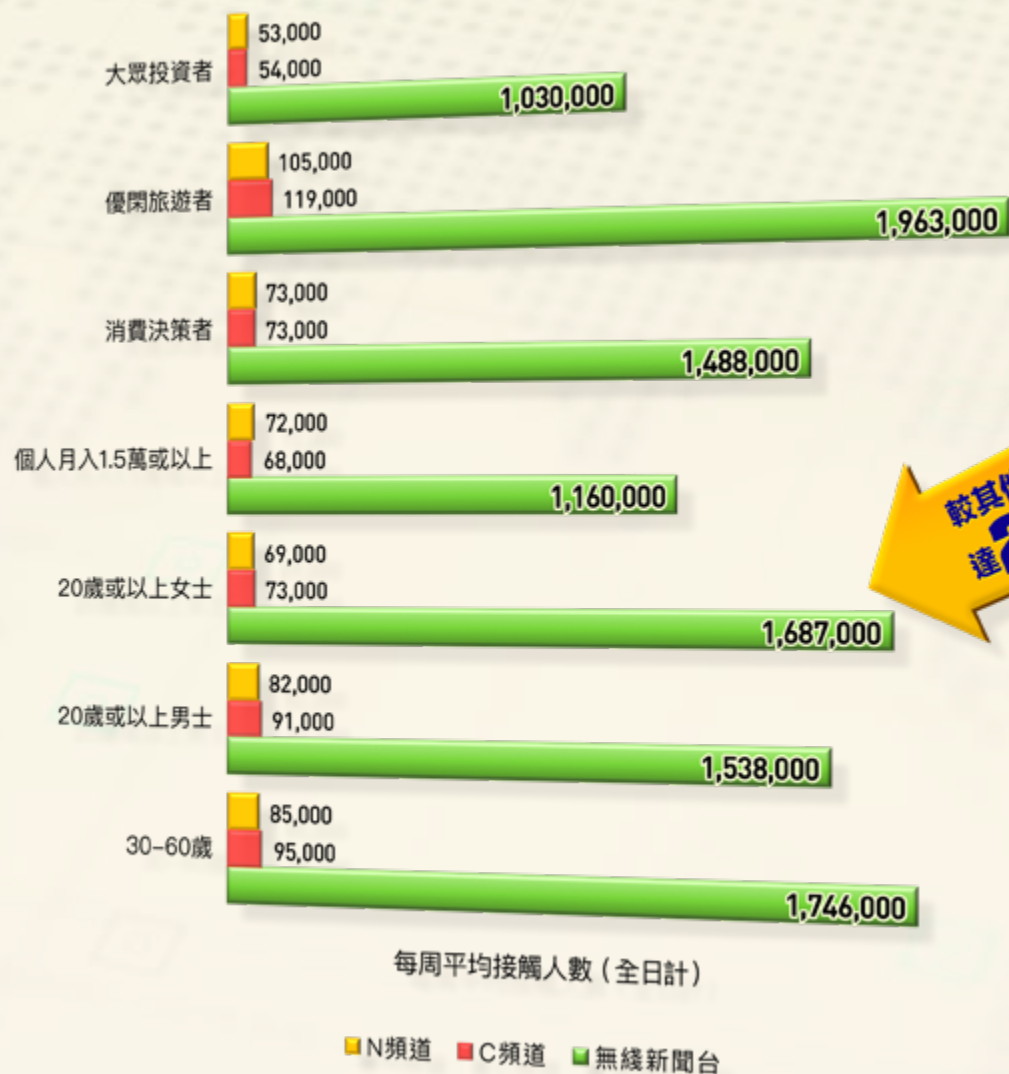

* TVB reserves the right to define "new advertisers".

Confirmed by

Issued on 2019/12/16

(Sign with company chop)

Date:

廣泛接觸不同層面的觀眾

各觀眾組別的每周平均接觸人數逾 100 萬

較其他新聞頻道高出
達**23**倍